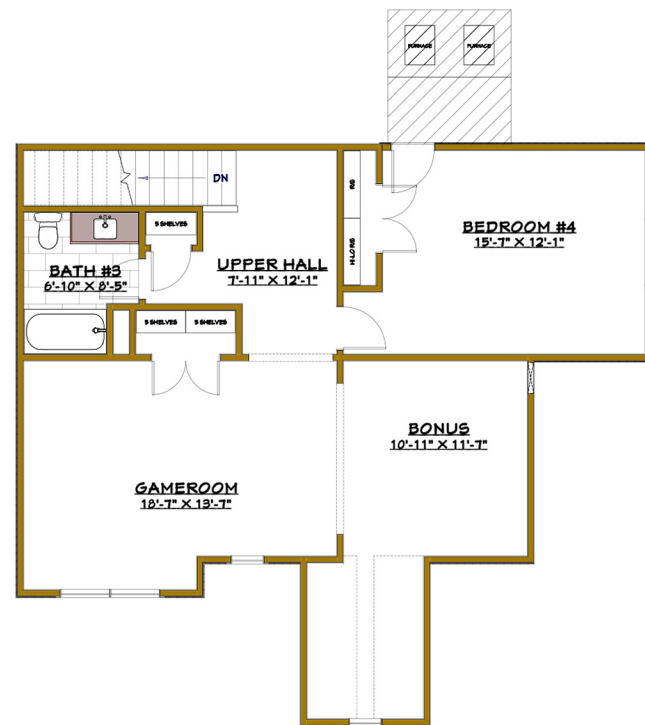

ELEVATION STYLE
B

MAIN LEVEL

UPPER LEVEL

CYPRESS R

CYR - TWO STORY

- 4 Beds**
- 3 Garage**
- 3.5 Baths**
- 3,369 sqft**

InnovativeCustomHomesLLC.com

[225.614.3302](tel:225.614.3302)

This floor plan brochure is for illustrative purposes only. Dimensions and layouts are approximate and may vary. Some items shown are not included, but may be available as options. Please verify all details and ask a representative for more information.