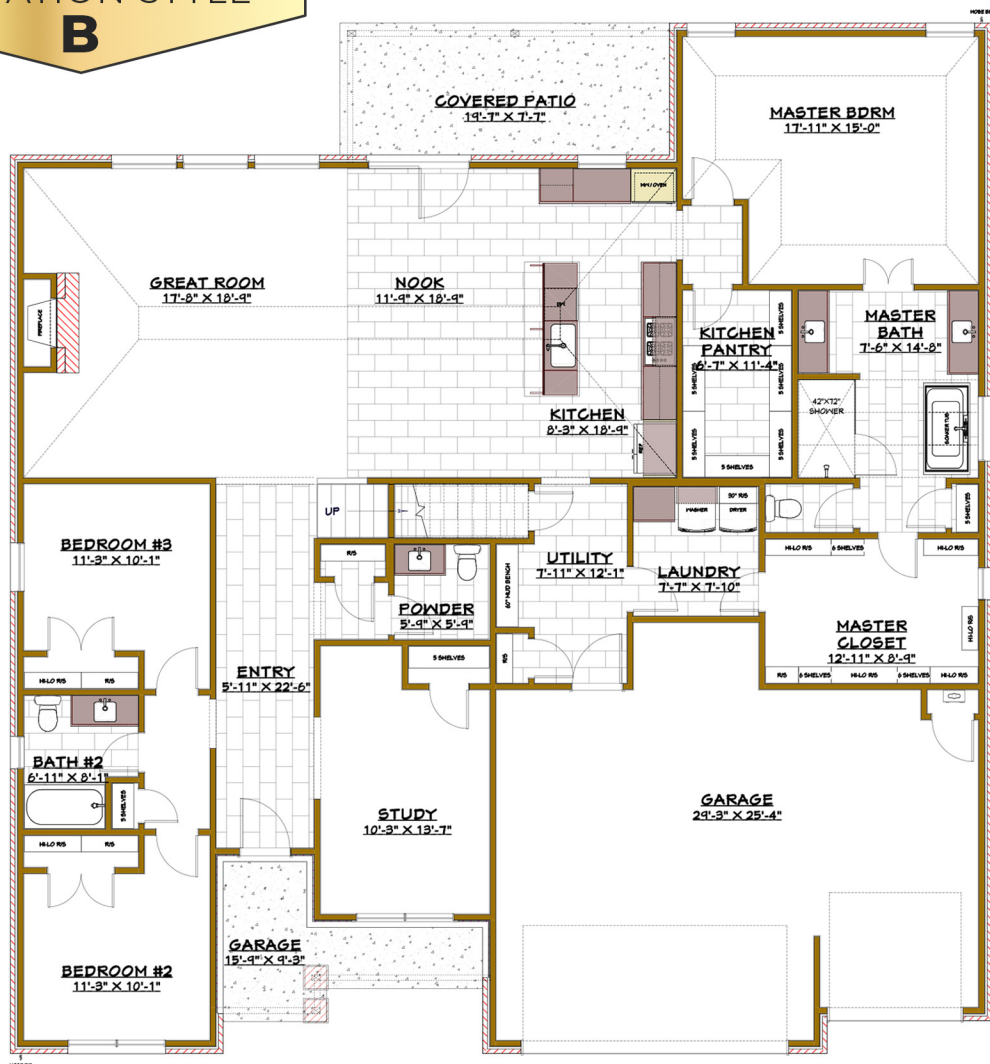

ELEVATION STYLE
B

MAIN LEVEL

UPPER LEVEL

CYPRESS R

CYR - TWO STORY

- 4 Beds**
- 3 Garage**
- 3.5 Baths**
- 3,369 sqft**

InnovativeCustomHomesLLC.com

[225.614.3302](tel:225.614.3302)

This floor plan brochure is for illustrative purposes only. Dimensions and layouts are approximate and may vary. Some items shown are not included, but may be available as options. Please verify all details and ask a representative for more information.